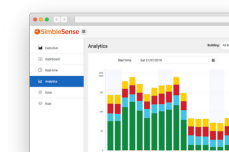

SimpleSense

THE SOFTWARE & HARDWARE PACKAGE
TO HELP YOUR BUSINESS SAVE MONEY

Energy Monitoring Devices

sense energy | collect data

SimpleSense App

budget & track costs | save money

SimpleSense Platform

control consumption | automate events